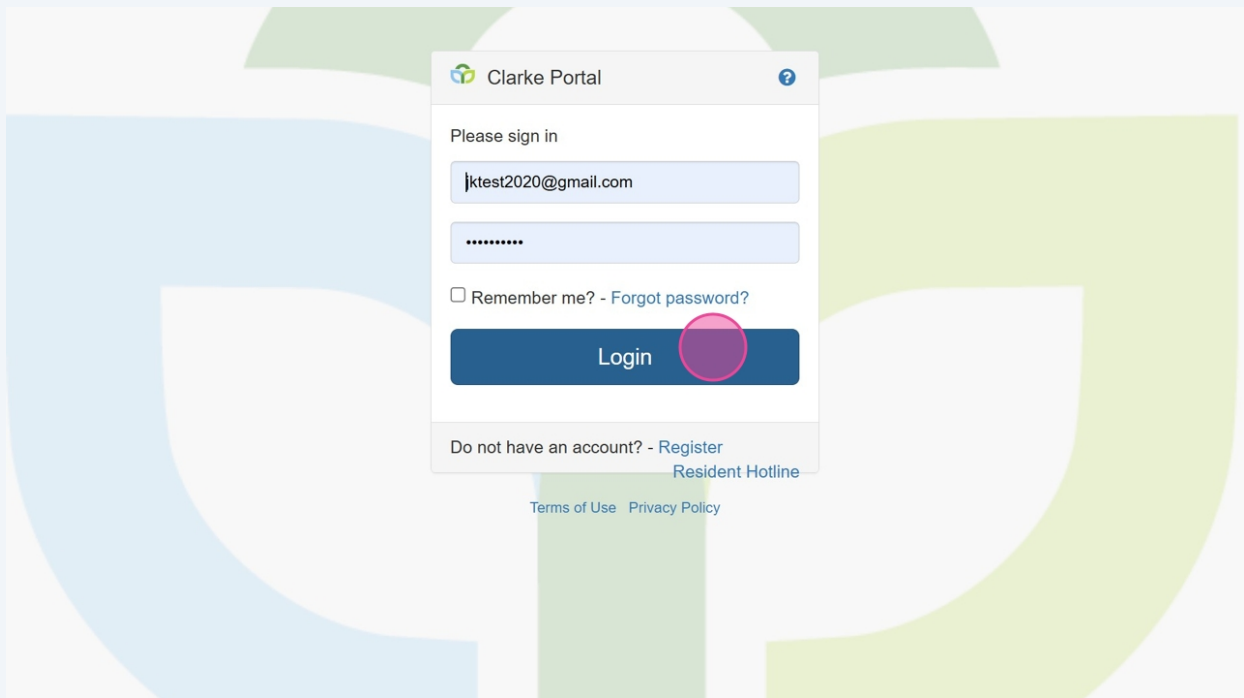

2 Click Login button.