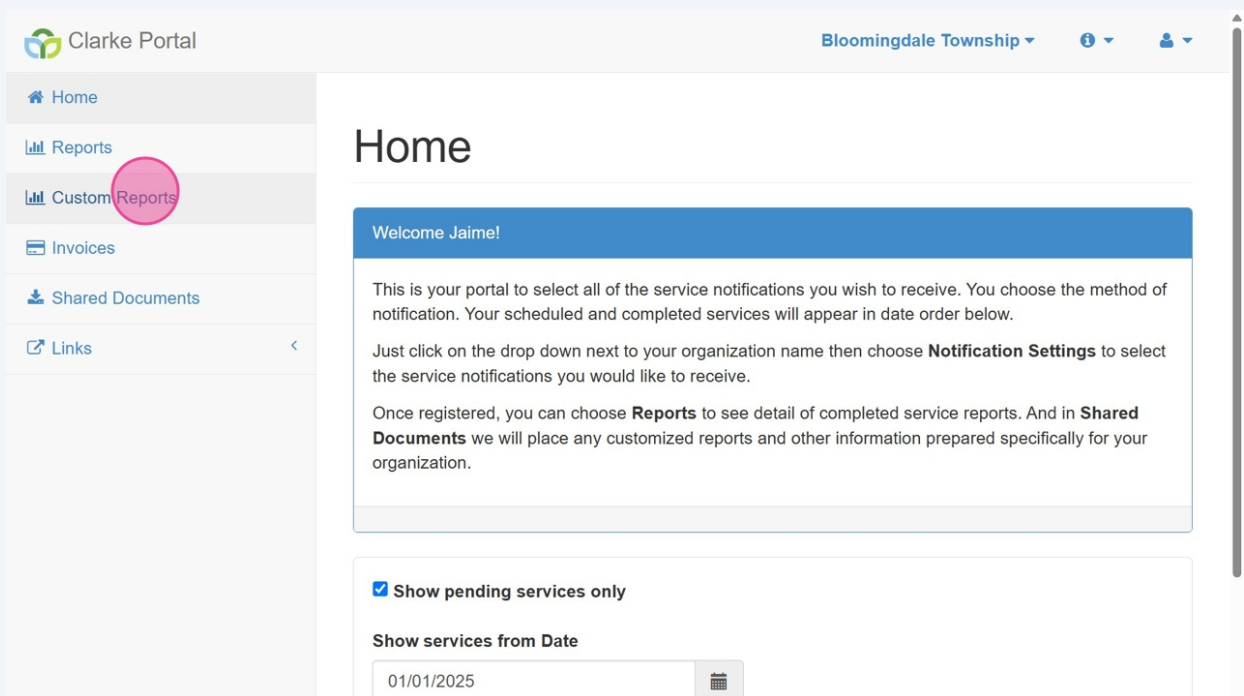

3 Click "Custom Reports"